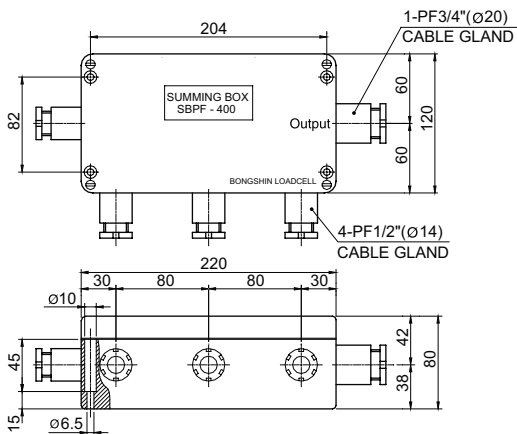

Model SBPF/SBPG Series

Summing box (Aluminum housing)

SBPF-400/SBPG-400(4 load cell)

Feature

1. Excitation trim (4~6 load cell summing)
2. IP67 Aluminum die-cast enclosure

ORDERING INFORMATION

SBPF - **400**
 400 : 4 load cell
 600 : 6 load cell

MODEL
 SBPF : Brass cable gland (PF thread)
 SBPG : Polyamide cable gland (PG thread)

SBPF-600/SBPG-600(6 load cell)

Model SBPGS Series

Summing box (Stainless housing)

SBPFS-400/SBPGS-400(4 load cell)

Feature

1. Excitation trim (4~6 load cell summing)
2. IP67 Stainless steel enclosure

ORDERING INFORMATION

SBPGS - **400**
 400 : 4 load cell
 600 : 6 load cell

MODEL
 SBPGS : Polyamide cable gland (PG thread)
 SBPFS : Brass cable gland (PF thread)

SBPFS-600/SBPGS-600(6 load cell)

* Specifications are subject to change without notice

JAN, 2010