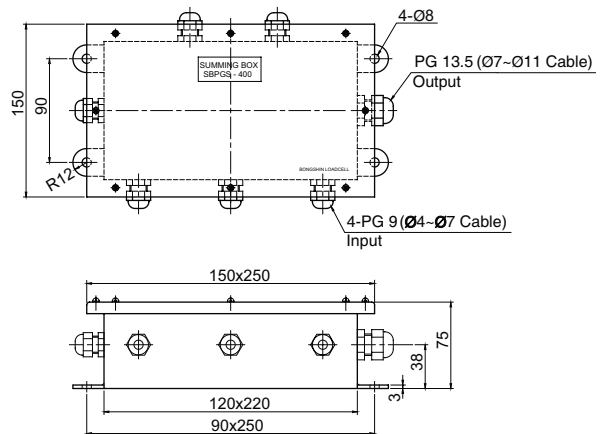

Model SBPF/SBPG Series

Summing box (Aluminum housing)

SBPF-400/SBPG-400(4 load cell)

Feature

1. Excitation trim (4~6 load cell summing)
2. IP67 Aluminum die-cast enclosure

ORDERING INFORMATION

SBPF - **400**
 400 : 4 load cell
 600 : 6 load cell

MODEL
 SBPF : Brass cable gland (PF thread)
 SBPG : Polyamide cable gland (PG thread)

SBPF-600/SBPG-600(6 load cell)

Model SBPGS Series

Summing box (Stainless housing)

SBPFS-400/SBPGS-400(4 load cell)

Feature

1. Excitation trim (4~6 load cell summing)
2. IP67 Stainless steel enclosure

ORDERING INFORMATION

SBPGS - **400**
 400 : 4 load cell
 600 : 6 load cell

MODEL
 SBPGS : Polyamide cable gland (PG thread)
 SBPFS : Brass cable gland (PF thread)