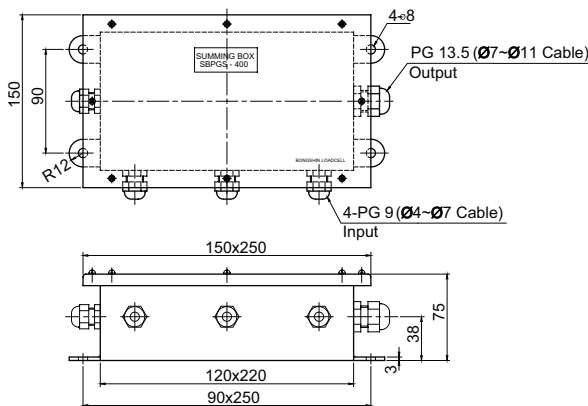

Model SBPF/SBPG Series

Summing box (Aluminum housing)

SBPF-400/SBPG-400(4 load cell)

Feature

1. Excitation trim (4~6 load cell summing)
2. IP67 Aluminum die-cast enclosure

ORDERING INFORMATION

SBPF - **400**
 400 : 4 load cell
 600 : 6 load cell

MODEL
 SBPF : Brass cable gland (PF thread)
 SBPG : Polyamide cable gland (PG thread)

SBPF-600/SBPG-600(6 load cell)

Model SBPGS Series

Summing box (Stainless housing)

SBPFS-400/SBPGS-400(4 load cell)

Feature

1. Excitation trim (4~6 load cell summing)
2. IP67 Stainless steel enclosure

ORDERING INFORMATION

SBPGS - **400**
 400 : 4 load cell
 600 : 6 load cell

MODEL
 SBPGS : Polyamide cable gland (PG thread)
 SBPFS : Brass cable gland (PF thread)