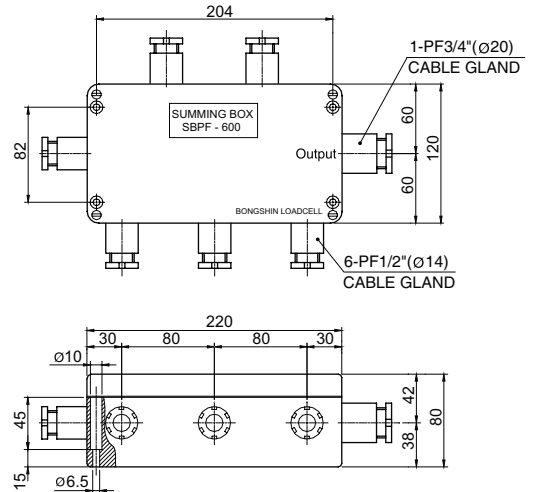

Model SBPF/SBPG Series

Summing box (Aluminum housing)

SBPF-400/SBPG-400(4 load cell)

Feature

1. Excitation trim (4~6 load cell summing)
2. IP67 Aluminum die-cast enclosure

ORDERING INFORMATION

SBPF - **400**
 400 : 4 load cell
 600 : 6 load cell

MODEL
 SBPF : Brass cable gland (PF thread)
 SBPG : Polyamide cable gland (PG thread)

SBPF-600/SBPG-600(6 load cell)

Model SBPGS Series

Summing box (Stainless housing)

SBPFS-400/SBPGS-400(4 load cell)

Feature

1. Excitation trim (4~6 load cell summing)
2. IP67 Stainless steel enclosure

ORDERING INFORMATION

SBPGS - **400**
 400 : 4 load cell
 600 : 6 load cell

MODEL
 SBPGS : Polyamide cable gland (PG thread)
 SBPFS : Brass cable gland (PF thread)

SBPFS-600/SBPGS-600(6 load cell)

* Specifications are subject to change without notice

JAN, 2010